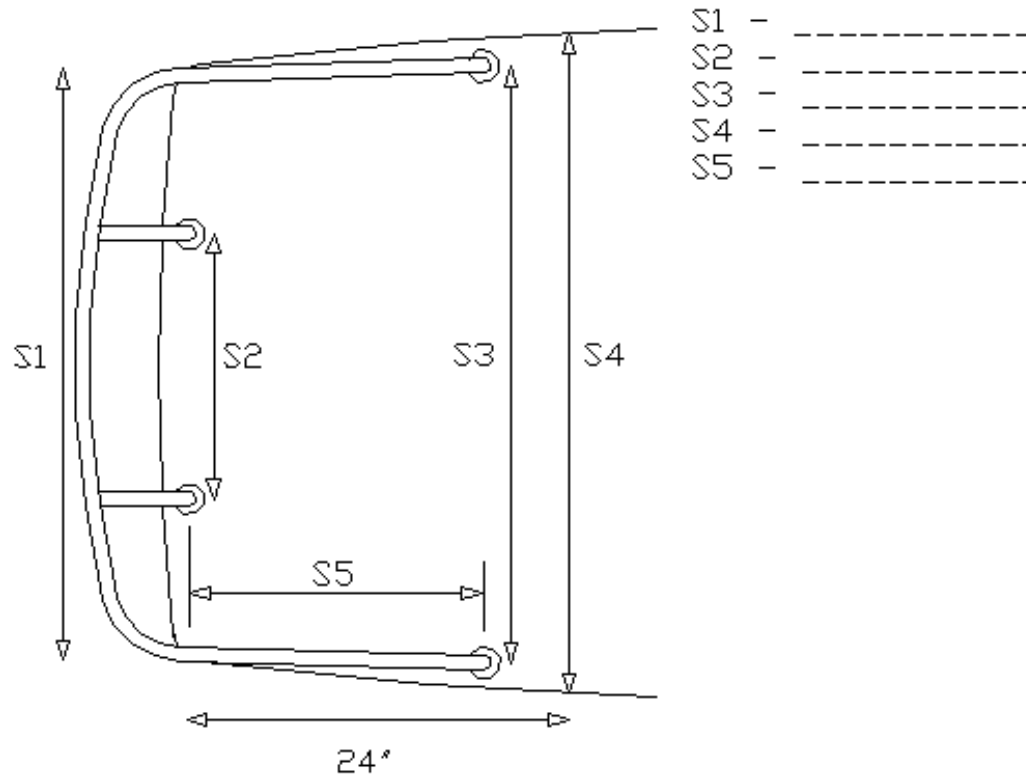

## STERN RAIL GUIDE

PROPERTY OF STAINLESS OUTFITTERS

WHEN USING MEASURING GUIDE PLEASE INDICATE THE LOCATION OF OBJECTS (CLEATS, WINCHES ETC.) WHICH MAY INTERFERE WITH THE INSTALLATION OF RAILS.

161 SAUNDERS ROAD  
BARRIE, ONTARIO, L4N 9A3  
TEL: (705) 725-1779 or 1-800-268-0395  
FAX: (705) 725-9655