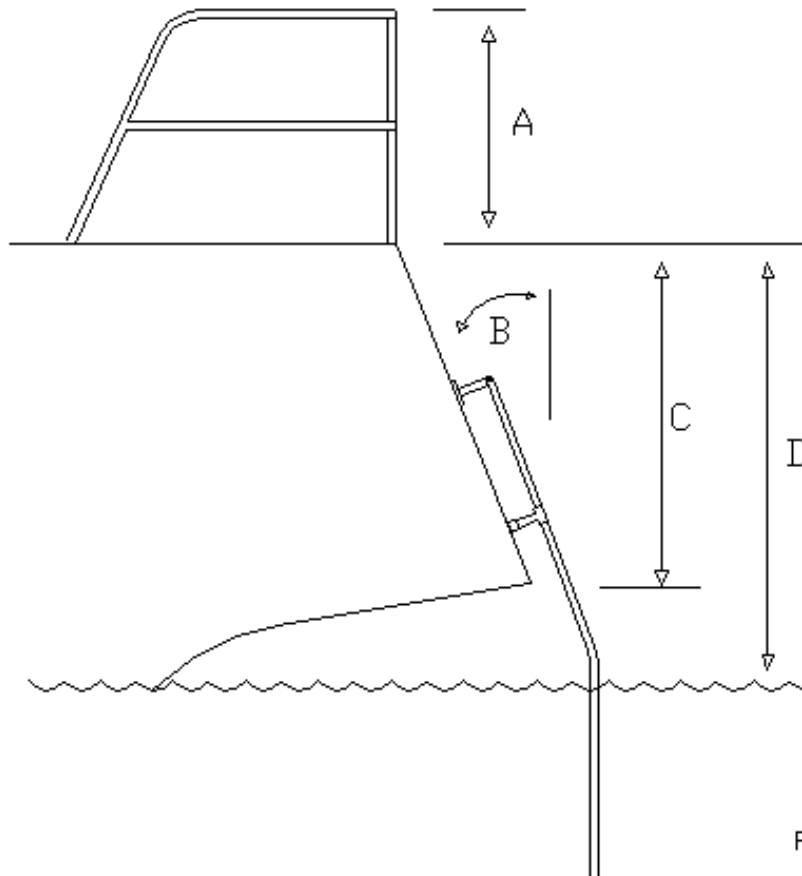

## SAILBOAT LADDER GUIDE

- A - HEIGHT OF RAIL
- B - DEGREE OF TRANSOM
- C - LENGTH OF TRANSOM
- D - DISTANCE FROM DECK TO WATERLINE

PROPERTY OF STAINLESS OUTFITTERS

161 SAUNDERS ROAD  
BARRIE, ONTARIO, L4N 9A3  
TEL: (705) 725-1779 or 1-800-268-0395  
FAX: (705) 725-9655